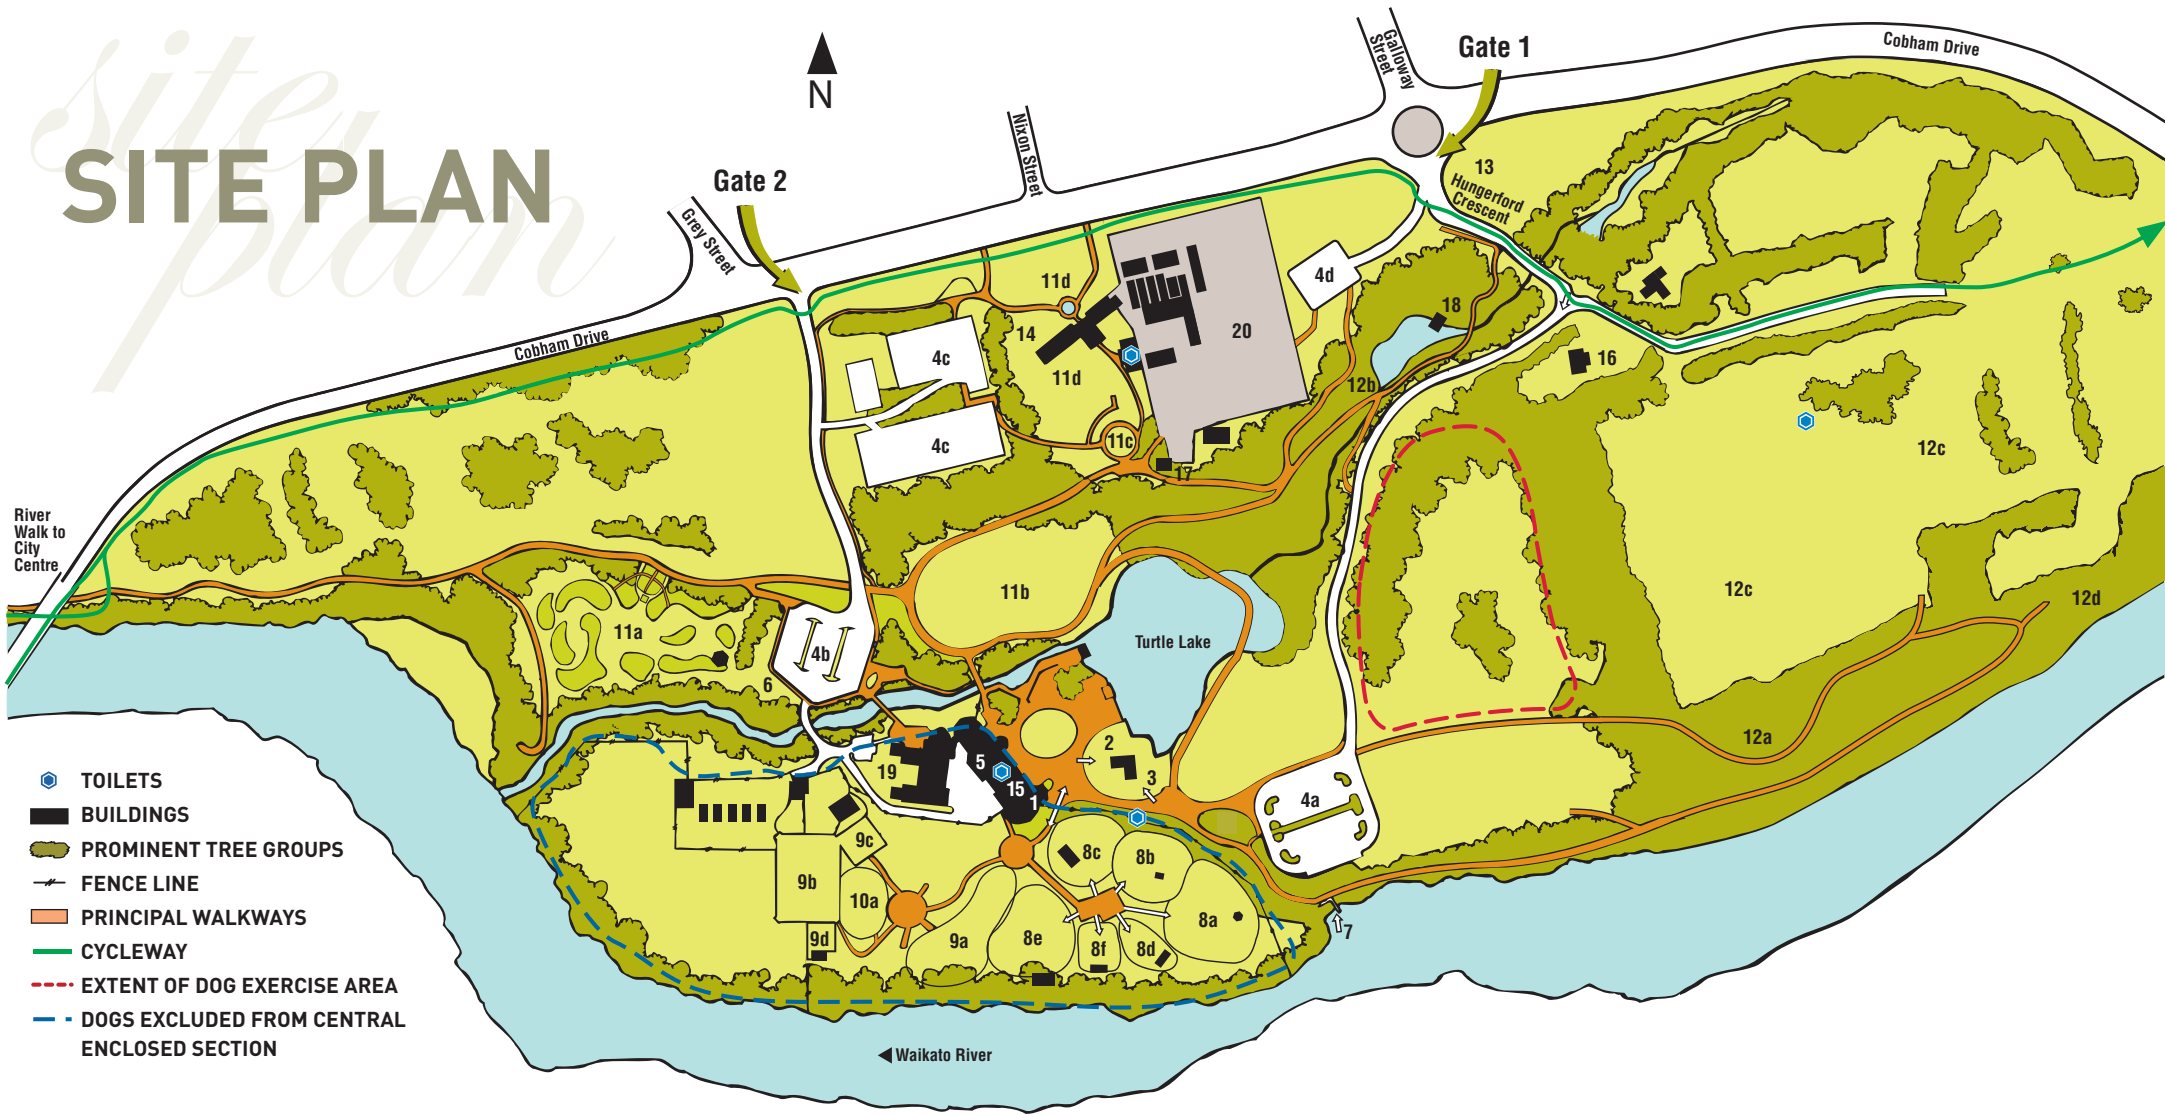

SITE PLAN

1. Information Centre
2. Garden Café
3. Garden Terrace Restaurant
4. Carparks
- 4a. Turtle Lake Carpark
- 4b. Rose Garden Carpark
- 4c. Camellia Garden Carpark
- 4d. Valley Walk Carpark
5. Hamilton Gardens Pavilion
6. Playground
7. River Jetty

GARDEN FEATURES

PARADISE GARDEN COLLECTION

- 8a. Chinese Scholar's Garden
- 8b. English Flower Garden
- 8c. Japanese Garden of Contemplation
- 8d. American Modernist Garden
- 8e. Italian Renaissance Garden
- 8f. Indian Char Bagh Garden

- 11a. Rogers Rose Garden
- 11b. Rhododendron Lawn
- 11c. Hammond Camellia Garden
- 11d. Victorian Flower Garden

LANDSCAPE GARDEN COLLECTION

- 12a. Bussaco Woodland
- 12b. Valley Walk
- 12c. Hamilton East Park Cemetery
- 12d. Echo Bank Bush

OTHER FEATURES

13. Nga Uri o Hinetuparimaunga
14. Little Bull
15. Hamilton Gardens Mural
16. Station Master's House
17. Russian Bell Tower
18. Suffrage Pavilion
19. WINTEC Horticultural Education Centre
20. Municipal Nursery